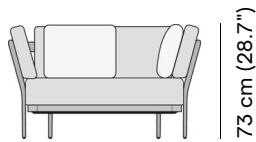

designed by

Metrica Design Studio

Suggested colour combinations

TE VANILLA 1

TC NEBBIA 2

Technical drawing

128.5 cm (50.6")

73 cm (28.7")

93 cm (36.6")

73 cm (28.7")

128.5 cm (50.6")

93 cm (36.6")

Maintenance

To maintain and protect your Manutti pieces, we've developed a series of products that will guarantee their extended lifespan and your carefree enjoyment for many years to come.