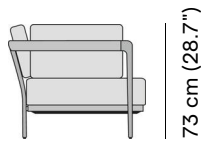

designed by

Metrica Design Studio

Suggested colour combinations

TE VANILLA 1

TC NEBBIA 2

Technical drawing

128.5 cm (50.6")

73 cm (28.7")

93 cm (36.6")

73 cm (28.7")

128.5 cm (50.6")

93 cm (36.6")

Maintenance

To maintain and protect your Manutti pieces, we've developed a series of products that will guarantee their extended lifespan and your carefree enjoyment for many years to come.